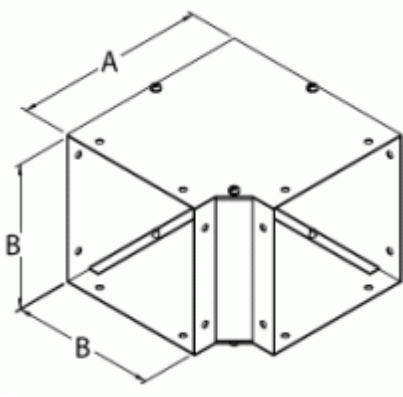

## 90 degree Elbow *CWEL90 Series*

### Painted Steel

Part No.	Size
CWEL290	2.5 x 2.5
CWEL490	4 x 4
CWEL690	6 x 6
CWEL890	8 x 8
CWEL1090	10 x 10
CWEL1290	12 x 12

### Unpainted Galvanized

Part No.	Size
CWEL290G	2.5 x 2.5
CWEL490G	4 x 4
CWEL690G	6 x 6
CWEL890G	8 x 8
CWEL1090G	10 x 10
CWEL1290G	12 x 12

*Data subject to change without notice*

© 2021. Hammond Manufacturing Ltd. All rights reserved.